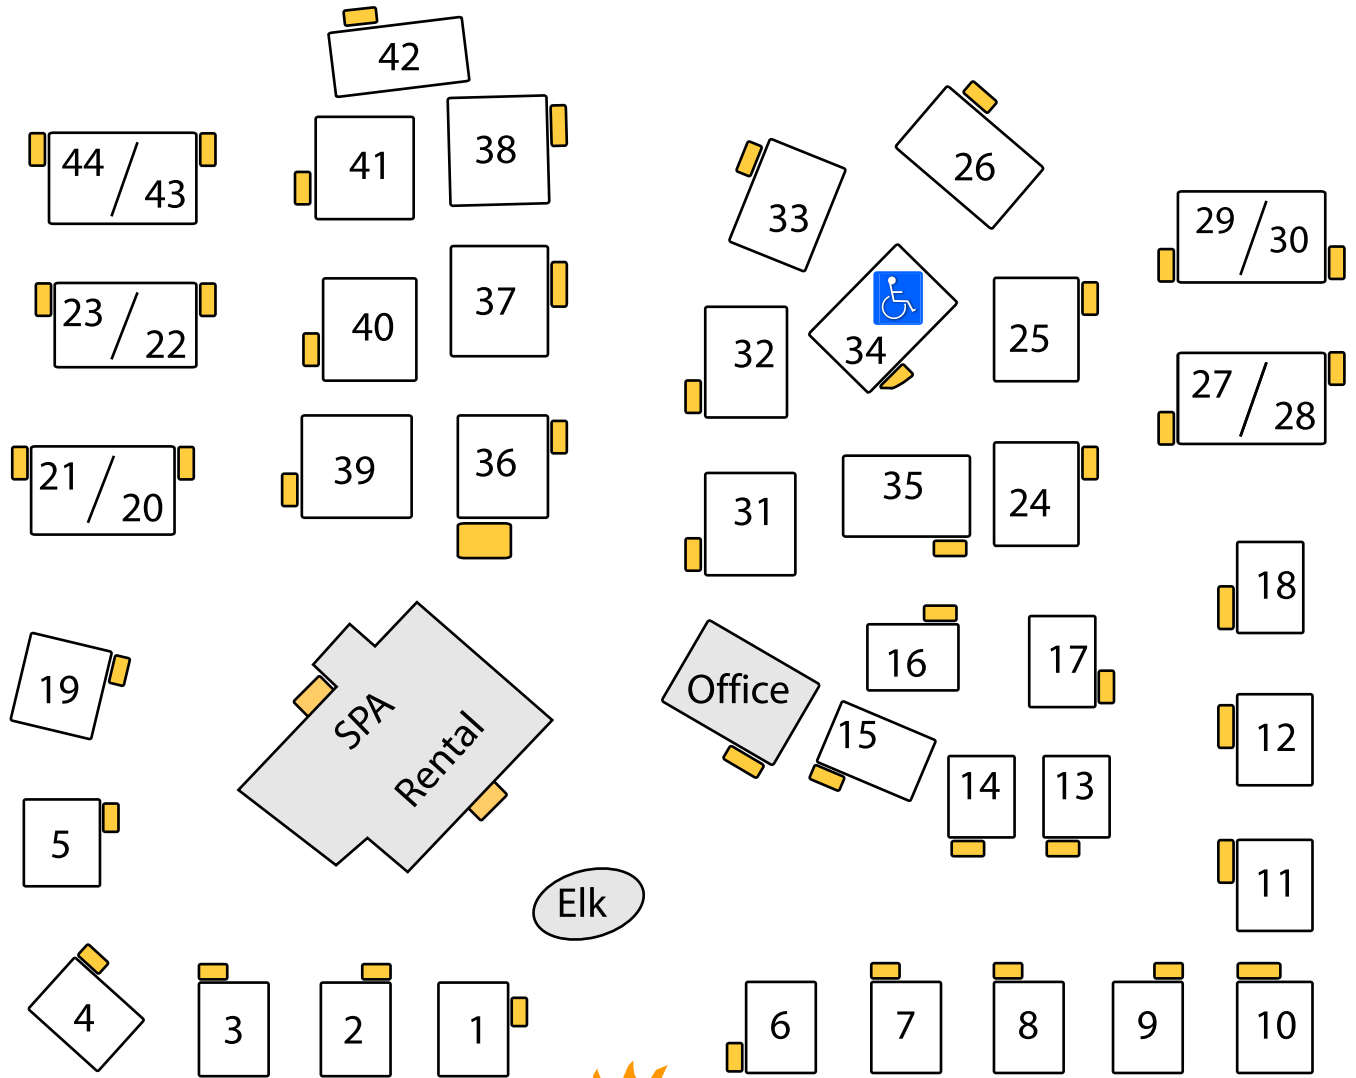

The Hibernation Station
212 Gray Wolf Ave
West Yellowstone, MT 59758
800-580-3557 / 406-646-4200

National Forest

Gray Wolf Avenue

Electric Street